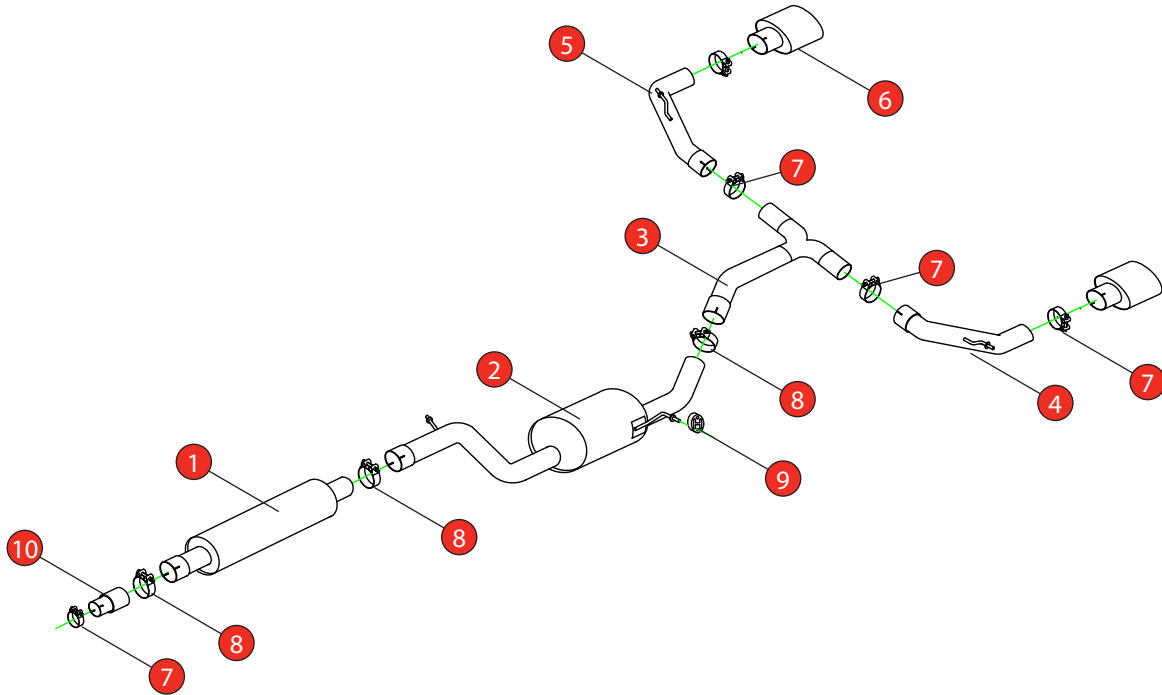

<b>Car</b>	Volkswagen Golf GTI Clubsport MK8	<b>Part No.</b>	SVW069
<b>Year</b>	2020-Current	<b>Fit Kits</b>	340FK
<b>Notes</b>	Where not supplied use original fittings	<b>Features</b>	Pipe Diameter:- 76mm

Estimated Fitting Time: 90 Minutes

NO.	PART NO.	DESCRIPTION	QTY
1	642VW	Resonated Front Pipe	1
2	644VW	Resonated Centre Pipe	1
3	720VW	'Y' Piece	1
4	812VW	L/H Trim Link Pipe	1
5	813VW	R/H Trim Link Pipe	1
6	Z043.10215	Polished Evo Trim	2
<b>Fit Kit</b>			
7	Z016.10064	63-68mm Clamp	5
8	Z016.10062	79mm H/D Clamp	3
9	Z016.10057	Hanging Rubber	1
10	AD62	Adaptor (USE TO FIT TO O.E SYSTEM)	1

DATE	18/05/2022
ISSUE	00
AUTHORISED	S Shipley

**NOTE:** ENSURE SCORPION SYSTEM IS CLEAR OF MOVING PARTS AND ALL ORIGINAL FUNCTIONS WORK CORRECTLY.

STAY CONNECTED TO RED POWER.